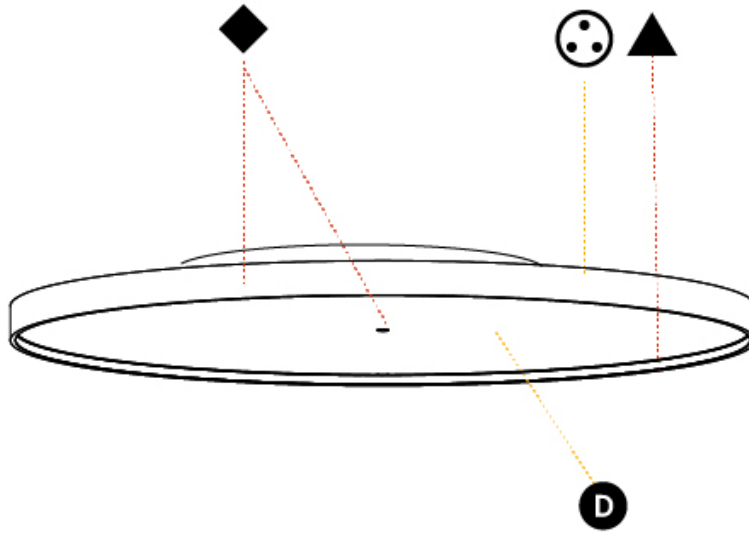

A3D089-

PROJECT	_____
TYPE	_____
SPECIFIER	_____
QUANTITY	_____
DATE	_____