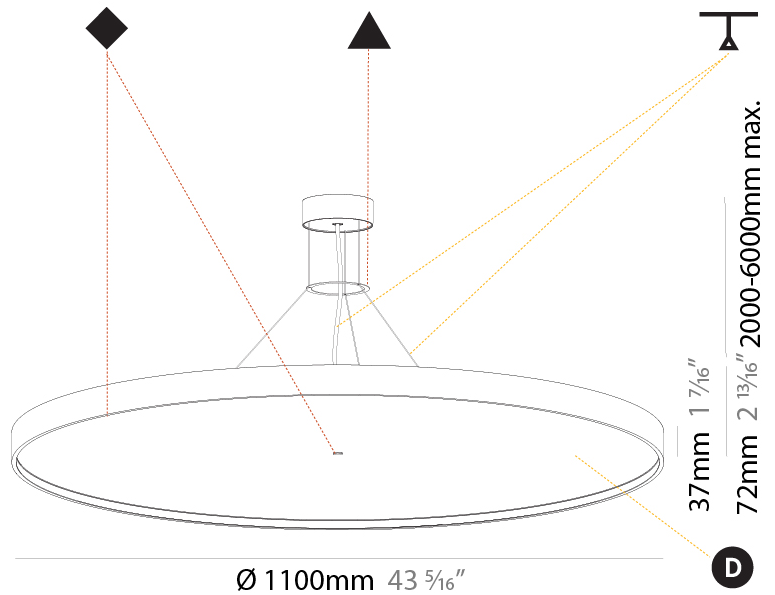

GENERAL

Series: Sign Diva
Subseries: Sign Diva
Brand: Prolicht
Division: Architectural
Mounting Type: Suspension
Mounting Location: Ceiling
Subcategory: Pendant

PHYSICAL

Shape: Round
Diameter (mm): 1100
Diameter (in): 43 ⁵/₁₆"
Height (mm): 72
Height (in): 2 ¹³/₁₆"
Light Distribution: Direct / Indirect
Weight (kg): 20.78
Weight (lbs): 45.81
Diffuser: PMMA - Opal / Micro-Prism / Sparkling Secret / Vintage Industrial
Fixture Finish: SSR / BKV / CWI / CRY / HAB / UFT / ITA / RUA / FTG / MYG / LOD / PUS / FRO / FUP / KIA / POP / BLS / SPG / MEY / GOH / GUM / CHC / COM / ABZ / JAG / OBR / MOS / ROR
Fixture Material: Extruded Aluminum / Steel
Cable Details: 2,000mm/78 3/4" or 6,000mm/236 1/4" Transparent Cable

ELECTRICAL

Lamp Type: LED (Zhaga Standard)
Input Wattage (W): 169.4 / 28.6
Total Output Wattage (W): 135 / 24
Dimming: Tri-Mode (Non-Dimming and Phase Dimming (120Vac only) and 0-10V Dimming)
Driver Included: Yes
Driver Location: Integrated
Driver Type: Constant Current - Universal
Driver Class: Class 2
Input Voltage (V): 120 - 277
Constant Current (MA): 600 / 350

LED

Color Temperature (*K): 2700 / 3000 / 3500 / 4000
Max. Delivered Lumen (lm): 20030 / 20610 / 21050 / 21480
CRI: >90 CRI
Lamp Life (hrs): 50000

OPTICAL

RATINGS AND CERTIFICATIONS

Certified By: Certified for North American Standards
IP rating: IP20

PROJECT	_____
TYPE	_____
SPECIFIER	_____
QUANTITY	_____
DATE	_____